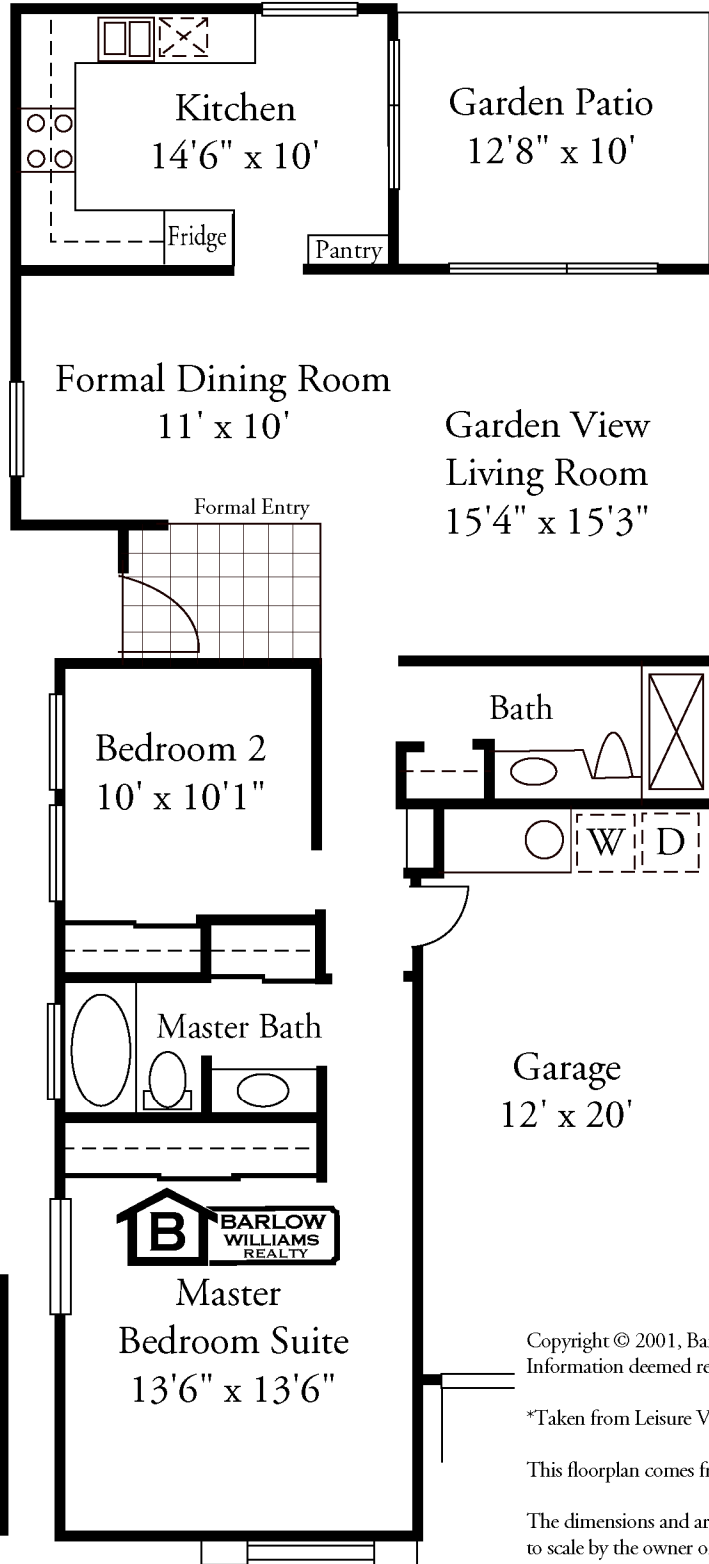

The *B*el Air
Leisure Village
Camarillo, CA

1189 square feet*

For Elevation B
Master
Bedroom Suite
13'6" x 14'

Master
Bedroom Suite
13'6" x 13'6"

Copyright © 2001, Barlow • Williams Realty - All Rights Reserved.
Information deemed reliable, but not guaranteed.

*Taken from Leisure Village Association Fee Schedule

This floorplan comes from the original plans. Individual units may differ.

The dimensions and areas shown are not guaranteed to be accurate or drawn to scale by the owner or the broker. Anyone wanting exact measurements should hire an engineer to measure the property.