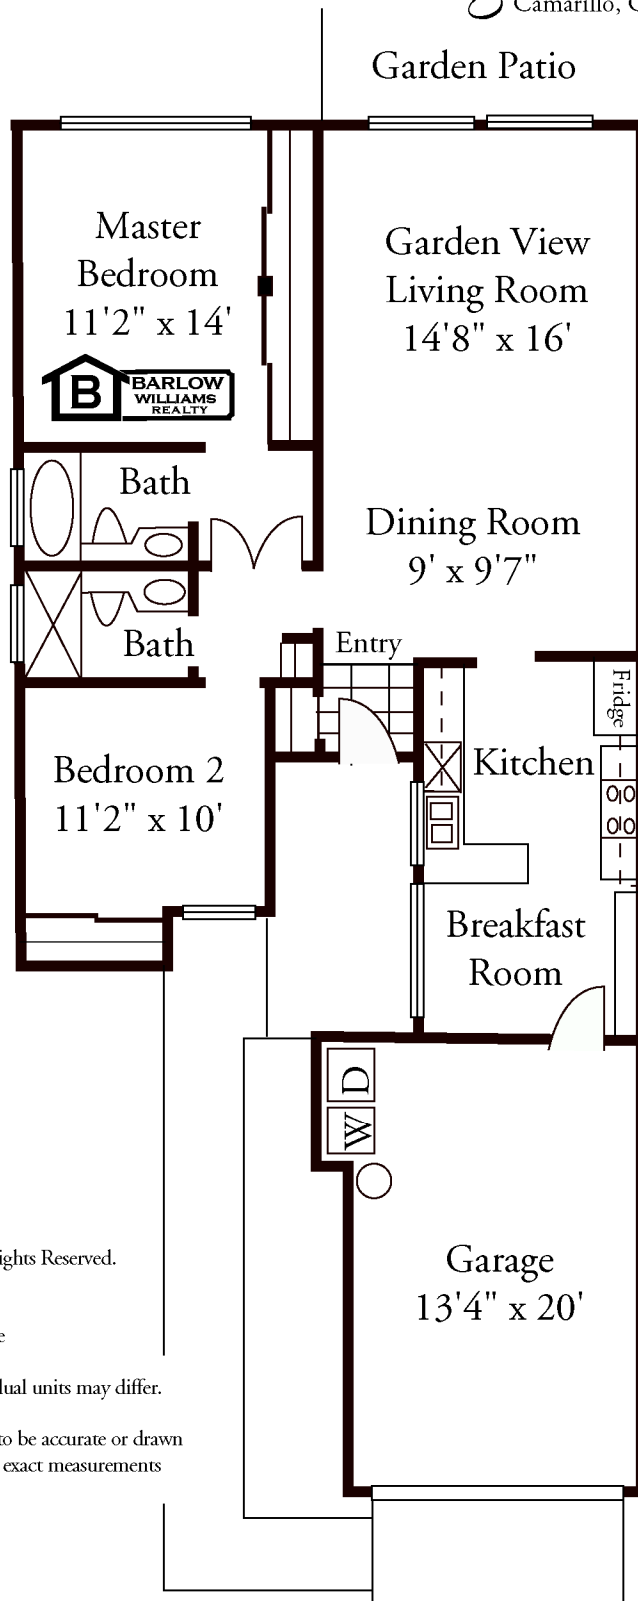

Capri

Leisure Village
Camarillo, CA

1115 square feet*

Copyright © 2001, Barlow • Williams Realty - All Rights Reserved.
Information deemed reliable, but not guaranteed.

*Taken from Leisure Village Association Fee Schedule

This floorplan comes from the original plans. Individual units may differ.

The dimensions and areas shown are not guaranteed to be accurate or drawn to scale by the owner or the broker. Anyone wanting exact measurements should hire an engineer to measure the property.