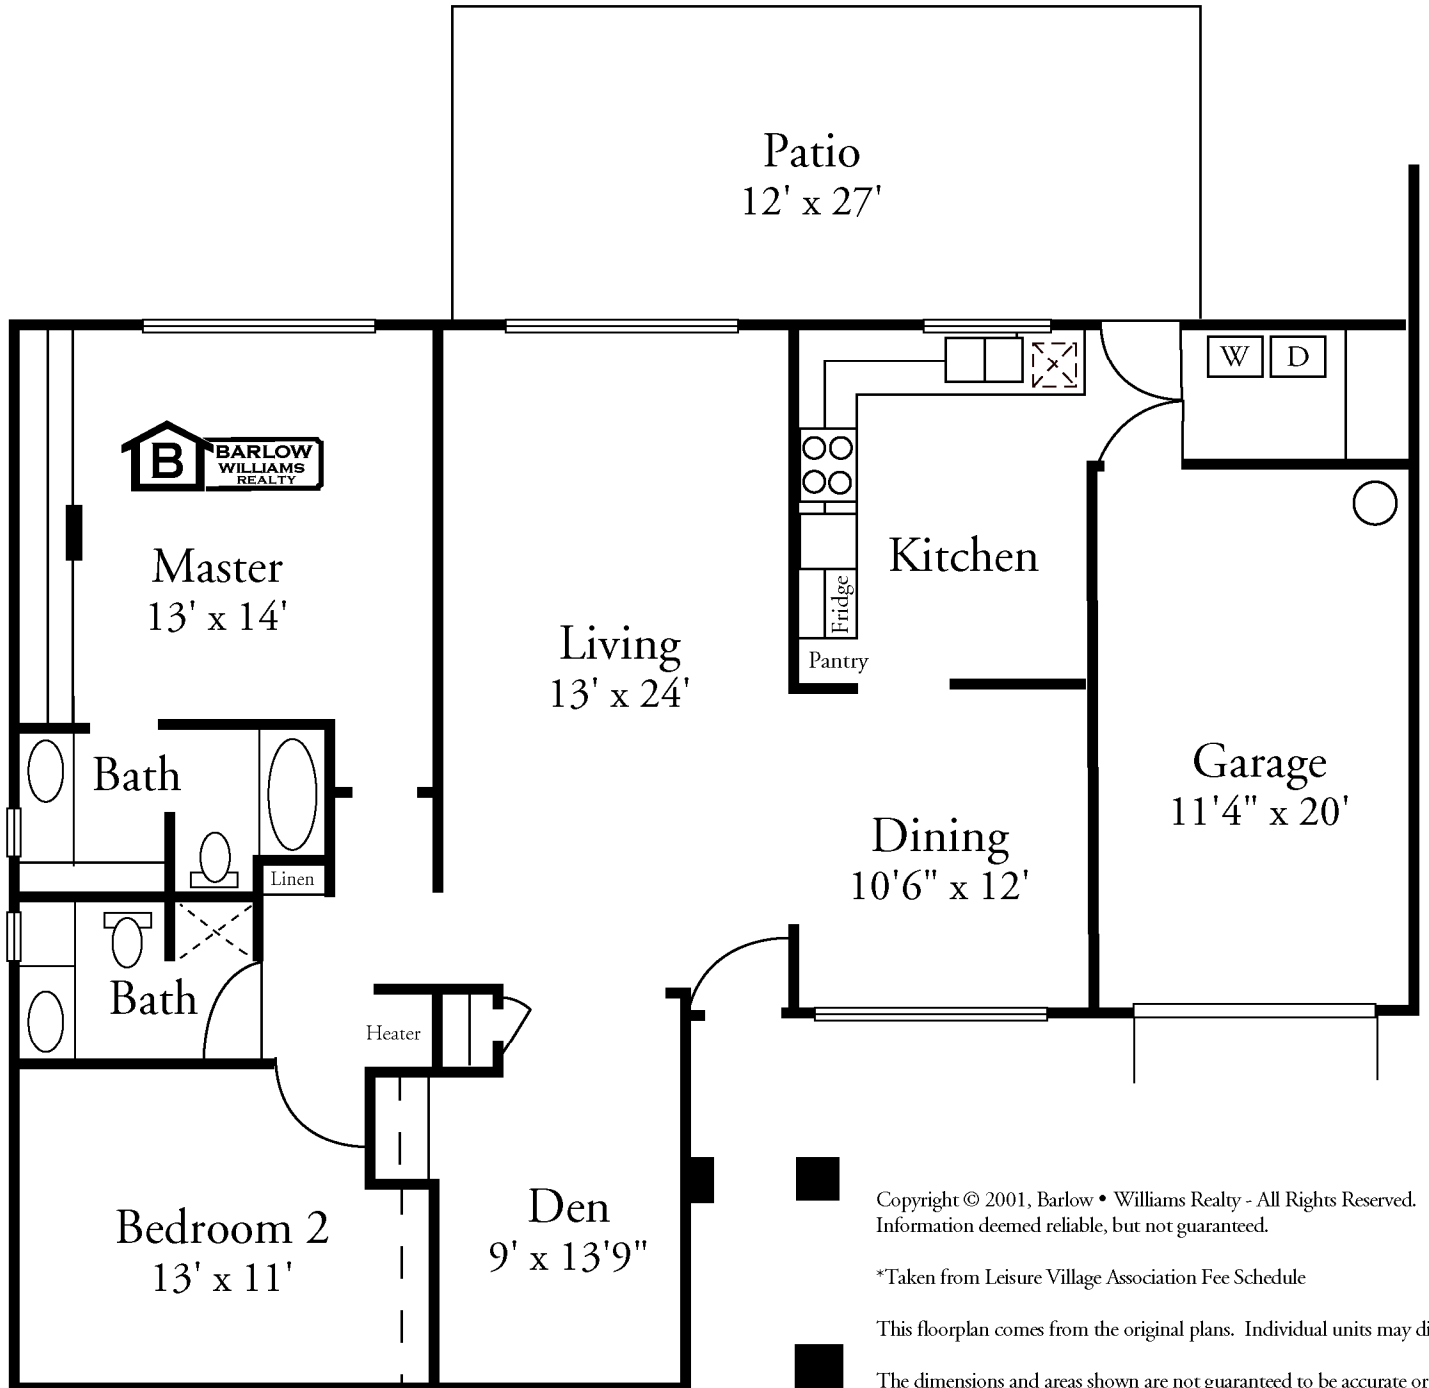

El Dorado

Leisure Village
Camarillo, CA

1469 Square Feet*

Copyright © 2001, Barlow • Williams Realty - All Rights Reserved.
Information deemed reliable, but not guaranteed.

*Taken from Leisure Village Association Fee Schedule

This floorplan comes from the original plans. Individual units may differ.

The dimensions and areas shown are not guaranteed to be accurate or drawn to scale by the owner or the broker. Anyone wanting exact measurements should hire an engineer to measure the property.