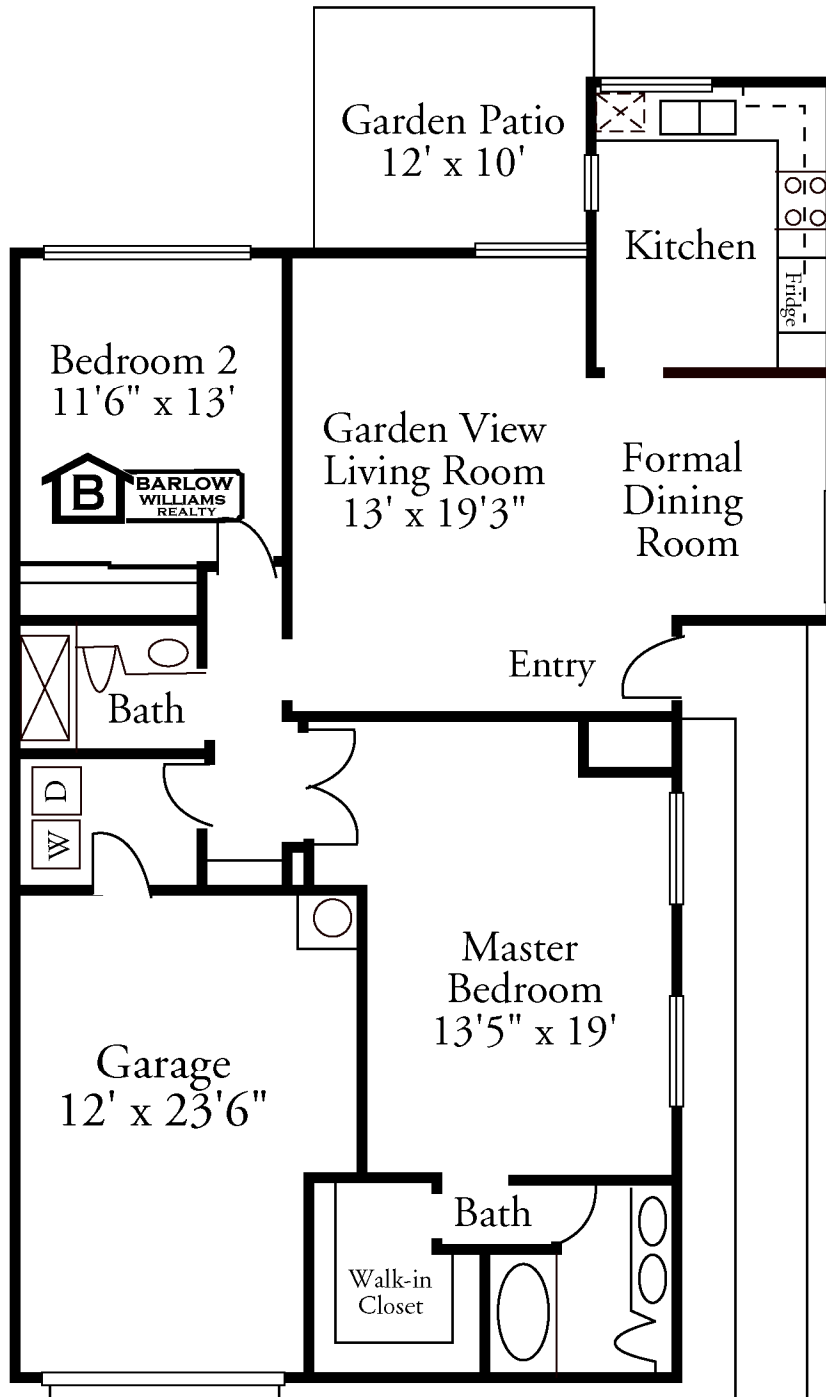

Holmby II

Leisure Village
Camarillo, CA

Copyright © 2001, Barlow • Williams Realty - All Rights Reserved.
Information deemed reliable, but not guaranteed.

The dimensions and areas shown are not guaranteed to be accurate or drawn to scale by the owner or the broker. Anyone wanting exact measurements should hire an engineer to measure the property.

*Taken from Leisure Village Association Fee Schedule

This floorplan comes from the original plans. Individual units may differ. 1329 Square Feet*

For More Information Call:

(805) 987-5755

(800) 382-2228

5257 Mission Oaks Blvd. • Camarillo, CA 93012 • www.barlowandwilliams.com