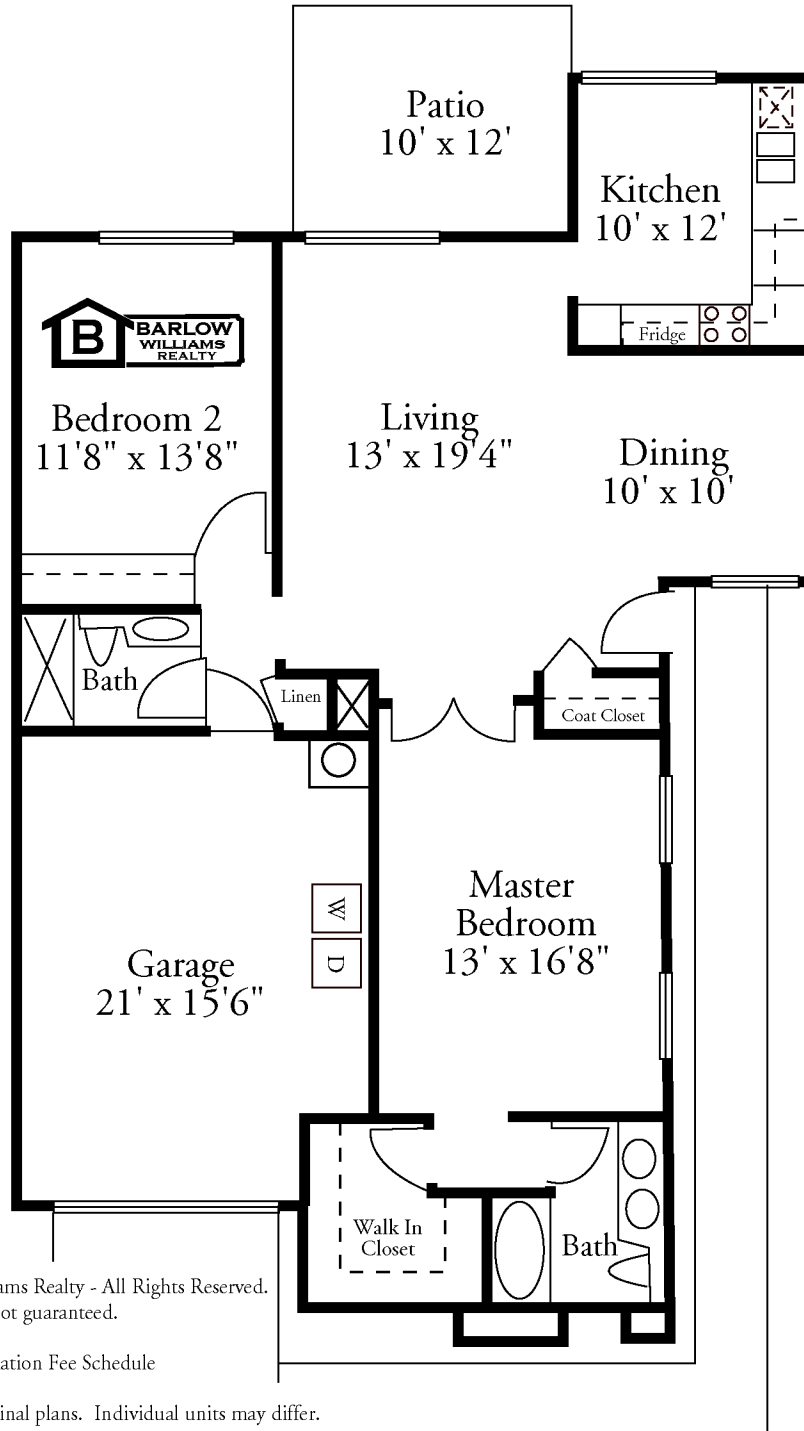

Holmby I

Leisure Village
Camarillo, CA

1185 Square Feet*

Copyright © 2001, Barlow • Williams Realty - All Rights Reserved.
Information deemed reliable, but not guaranteed.

*Taken from Leisure Village Association Fee Schedule

This floorplan comes from the original plans. Individual units may differ.

The dimensions and areas shown are not guaranteed to be accurate or drawn to scale by the owner or the broker. Anyone wanting exact measurements should hire an engineer to measure the property.